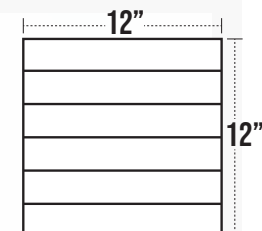

BASE TRIM

AMERICAN-STEELGARAGES.COM 218.409.2178

Pricing: \$4.00 / Linear Ft

The perfect finishing touch! This trim seamlessly complements the sheet metal; adding a polished look along the bottom rail and elevating the overall aesthetic.

AIR VENTS

Pricing: \$125.00 Each

Maintain optimal air quality and ventilation with this stylish air vents.

CEDAR POSTS: 8" X 8" X H (Actual size: 7.5" x 7.5")

Pricing: 8' Tall - \$850
9' Tall - \$950
10' Tall - \$1050
11' Tall - \$1150
12' Tall - \$1250