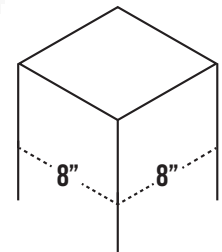

AIR VENTS

Pricing: \$125.00 Each

Maintain optimal air quality and ventilation with this stylish air vents.

CEDAR POSTS: 8" X 8" X H (Actual size: 7.5" x 7.5")

Pricing: 8' Tall - \$850
9' Tall - \$950
10' Tall - \$1050
11' Tall - \$1150
12' Tall - \$1250